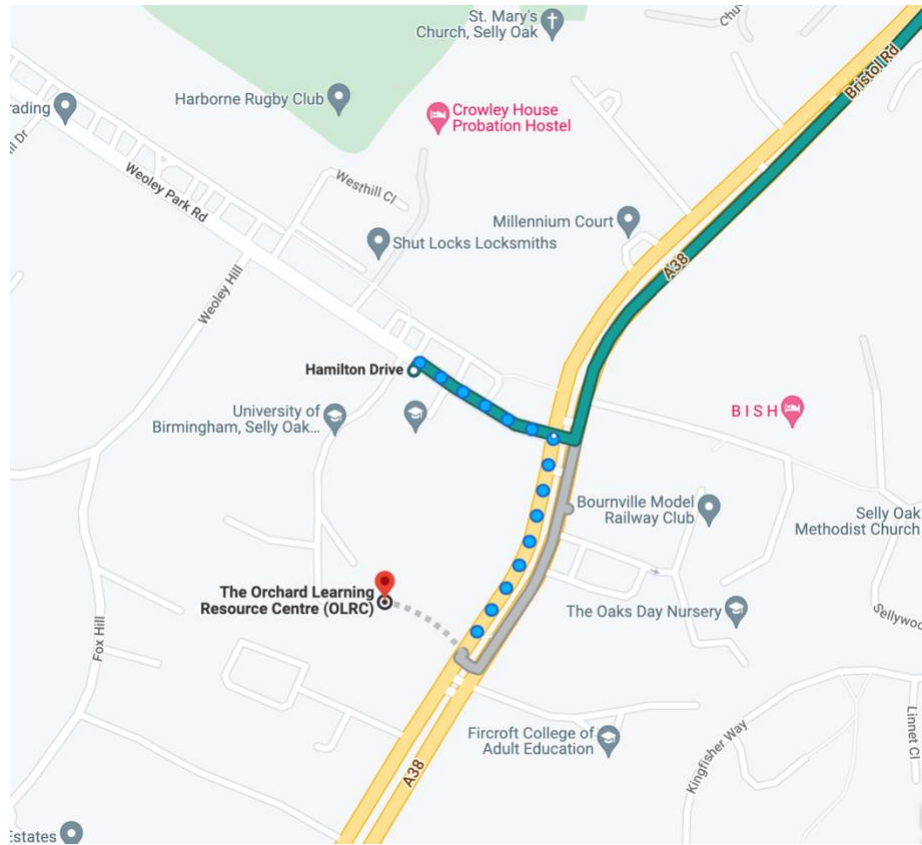

Directions to the Orchard Learning Resource Centre and the Eton-Myers Collection

Bus from the North Gate of Main Campus:

- Take the **X21** bus from the **University North Gate** stop going toward Bartley Green

University North Gate Bus Stop:

- Get off at the sixth stop, **Hamilton Drive**. This will drop you off in front of the University of Birmingham School.

Hamilton Drive Bus Stop:

- From the bus stop walk toward Bristol Road. Turn right on Bristol Road and walk about 3 minutes until you come to a sign for the Orchard Learning Resource Centre on the Right.

Entrance to Orchard Learning Resource Center:

- Turn in and go through the doors. You'll be asked to use your student ID card to enter the library. Someone from Birmingham Egyptology or the OLRC staff will be there to welcome you!
 - o You can find the X21 timetable here: <https://nxbus.co.uk/west-midlands/services-timetables/x21-birmingham-bartley-green>

See the whole route here: