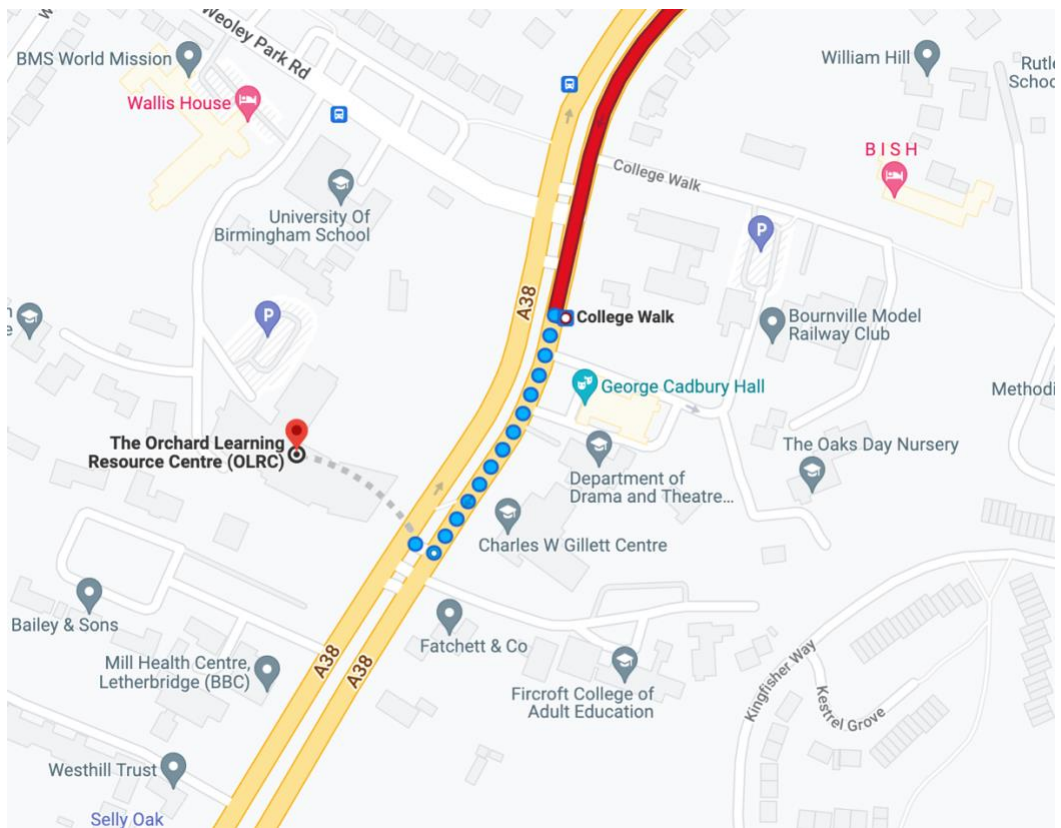

Directions to the Orchard Learning Resource Centre and the Eton-Myers Collection

Bus from the Aston Webb Student Hub:

- Walk out the front of Aston Webb Great Hall, turn right, and walk between the Aston Web and Bramall Music building.
- Take the path in front of the University of Birmingham Sport & Fitness building. Should be about a 7-minute walk.
- Cross Bristol Road to the **Bournbrook Road** bus stop.

Bournbrook Road Bus Stop:

- From the **Bournbrook Road** stop take the **61 or 63** bus.
- Get off at the fifth stop, **College Walk**. This will drop you off across Bristol Road from

College Walk Bus Stop:

- Continue down Bristol Road. Cross Bristol Road at the next crossing. This should bring you to the entrance of the Orchard Resource Learning Centre (there will be a sign).

Entrance to Orchard Learning Resource Center:

See the whole route here: